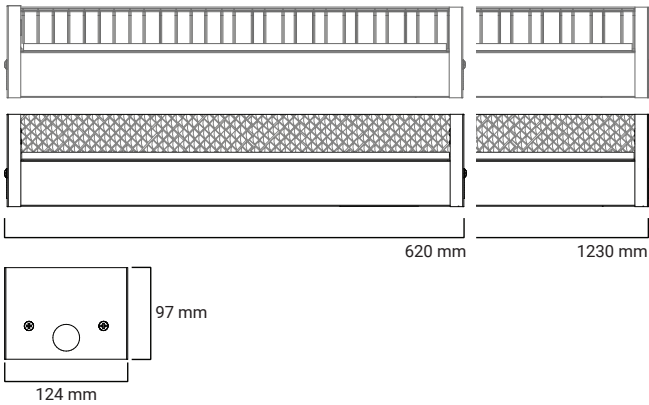

DIFFUSED / WIREGUARD

PRODUCT RANGE

ORDER CODE	QTY
EV-CLAYMORE-600-DIF 600 mm Diffused Emergency Batten	4
EV-CLAYMORE-600-WG 600 mm Wireguard Emergency Batten	4
EV-CLAYMORE-600-DIFF-S 600 mm Diffused Emergency Batten w. Sensor	4
EV-CLAYMORE-600-WG-S 600 mm Wireguard Emergency Batten w. Sensor	4
EV-CLAYMORE-1200-DIFF 1200 mm Diffused Emergency Batten	4
EV-CLAYMORE-1200-WG 1200 mm Wireguard Emergency Batten	4
EV-CLAYMORE-1200-DIFF-S 1200 mm Diffused Emergency Batten w. Sensor	4
EV-CLAYMORE-1200-WG-S 1200 mm Wireguard Emergency Batten w. Sensor	4

FEATURES

- Compliant lighting
- Long life electronics
- Corridor mode option
- High efficiency LED strips
- Low energy consumption
- Microwave Sensor model available

OPERATIONAL INFORMATION

GENERAL

Voltage	~230V
Frequency	50Hz
Ambient temp.	40°C
Class	1
Wiring	Terminal block (1-16 mm $\square$)
Mounting type	Surface
IP rating	IP20
Colour temp.	4000K

LED WATTAGE

600 mm	20 W
1200 mm	40 W

COMPLIANCE

Standards	IEC 60598-2-22 CISPR 15 EMC-2004/108/EC LVD-2006/95/EC

CONSTRUCTION

Body	Powder coated steel
Diffuser	Acrylic
Wire guard	Powder coated steel
Gear tray	Powder coated steel

NOTE: For more information on the chemical resistance of our polycarbonate, please see our website.

ACCESSORY RANGE

ORDER CODE	DESCRIPTION
EV-DIFFUSER-600MM	Claymore Diffuser for 600 mm Battens
EV-DIFFUSER-1200MM	Claymore Diffuser for 1200 mm Battens
EV-WIREGUARD-600MM	Claymore Wireguard for 600 mm Battens
EV-WIREGUARD-1200MM	Claymore Wireguard for 1200 mm Battens

Datasheet is subject to change without notice, E&OE
Last updated: 29 October 2018 _V1.1