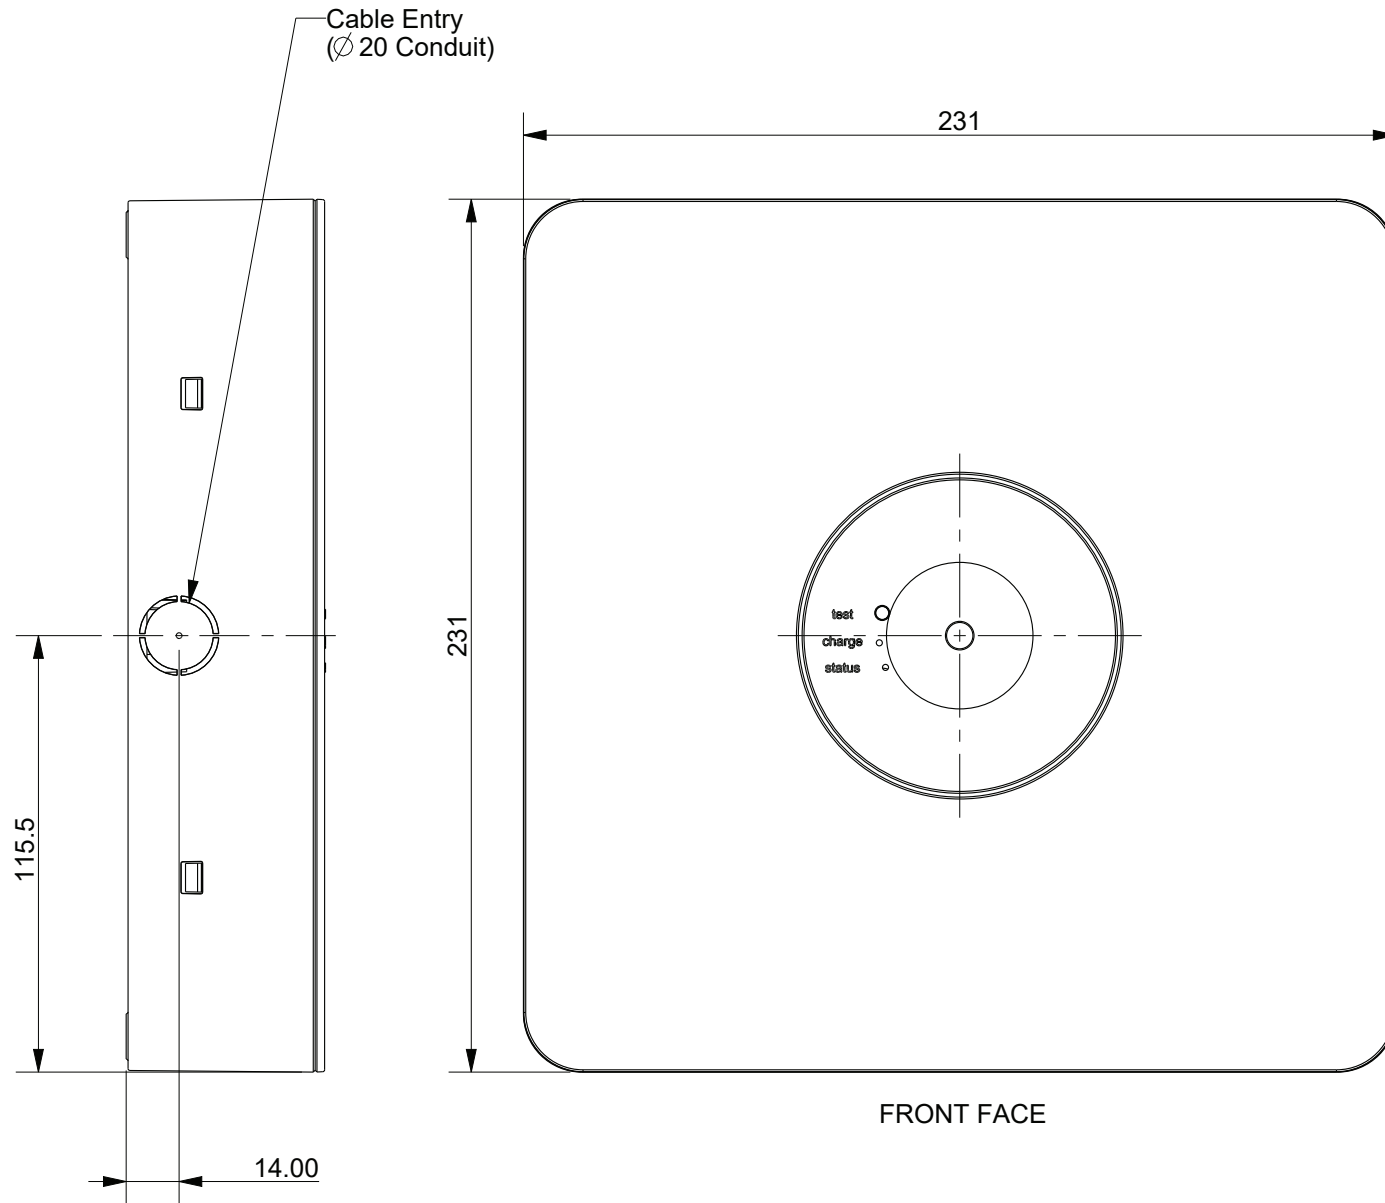

1689-EV-LED-FIRE-III-SM WHITE  
1990-EV-LED-FIRE-III-SM BLACK

23597	1.0	Released for publication	BRT	JN	21/04/2015
C/N No.	REV	DESCRIPTION	DWN	CKD	DATE

www.ektor.com

TOLERANCES & GENERAL INFORMATION (Unless otherwise stated)  
ALL DIMENSIONS IN mm, ALL UNSPECIFIED TOLERANCES Refer to TOLERANCE TABLE, DO NOT SCALE, UNCONTROLLED IF PRINTED

DRAWING NOT TO SCALE

MATERIAL: N/A

COLOUR: 1689-EV-LED-FIRE-SM WHITE, 1990-EV-LED-FIRE-SM BLACK

Title		EV SURFACE MOUNT (WHITE / BLACK)	
DRG No		1689 - 1690	
© COPYRIGHT zencontrol,2018		A3 SHEET 1 OF 1	