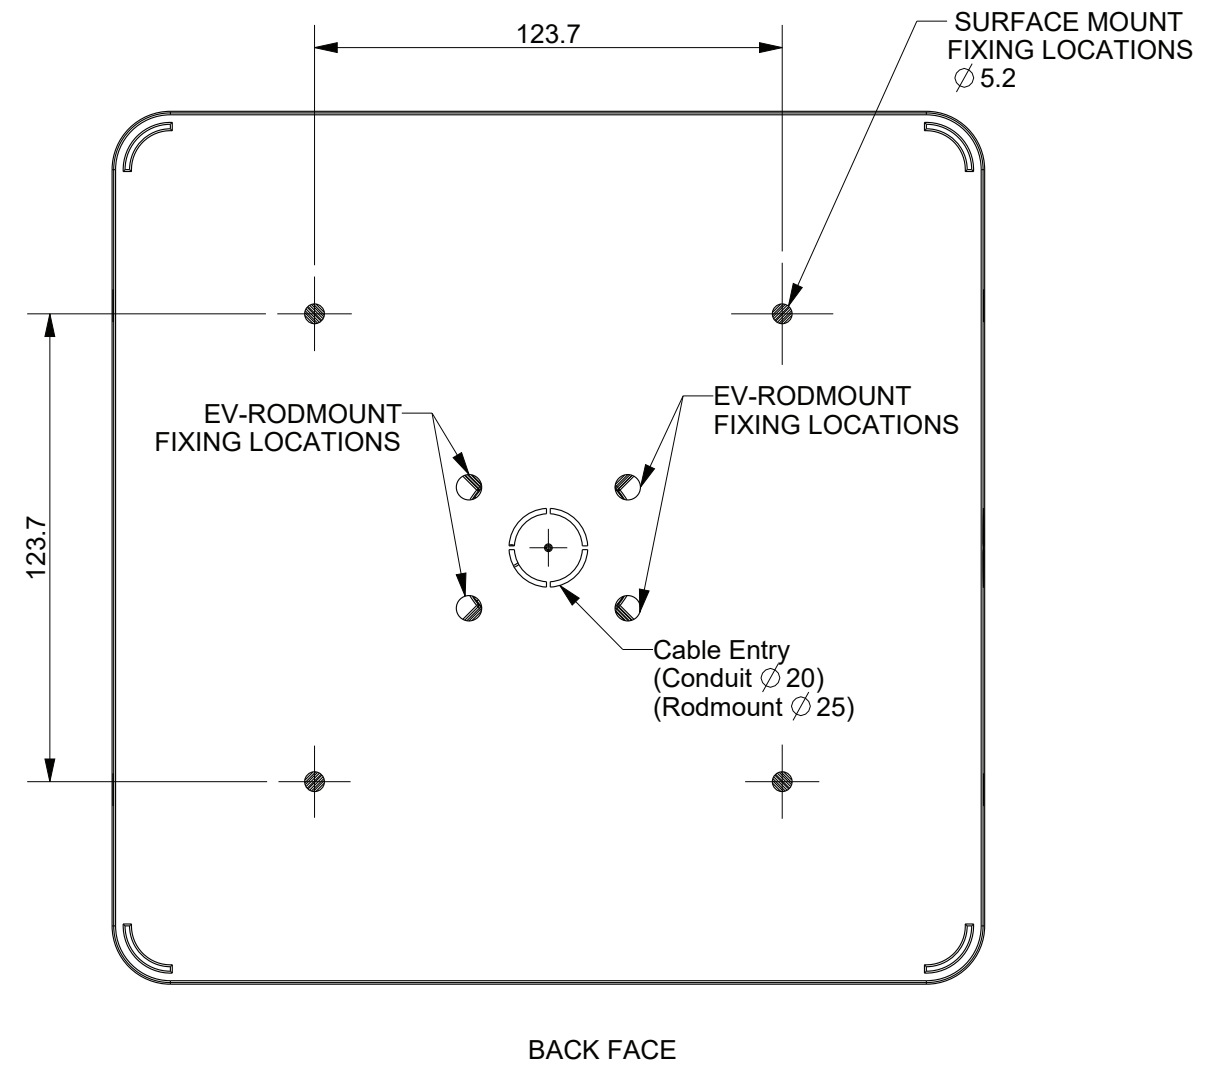

1689-EV-LED-FIRE-III-SM WHITE  
1990-EV-LED-FIRE-III-SM BLACK

23597	1.0	Released for publication	BRT	JN	21/04/2015
C/N No.	REV	DESCRIPTION	DWN	CKD	DATE

www.ektor.com

TOLERANCES & GENERAL INFORMATION (Unless otherwise stated)  
ALL DIMENSIONS IN mm, ALL UNSPECIFIED TOLERANCES Refer to TOLERANCE TABLE, DO NOT SCALE, UNCONTROLLED IF PRINTED

DRAWING NOT TO SCALE

MATERIAL: N/A

COLOUR: 1689-EV-LED-FIRE-SM WHITE, 1990-EV-LED-FIRE-SM BLACK

Title		EV SURFACE MOUNT (WHITE / BLACK)	
DRG No		1689 - 1690	
© COPYRIGHT zencontrol,2018		A3 SHEET 1 OF 1	